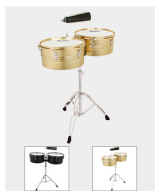

PERCUSSIONS

10" x 6"
Acoustic Snare Drum

13" x 3.5"
Acoustic Snare Drum

14" x 5.5"
Acoustic Snare Drum

14" x 10"
Marching Snare Drum

13" x 8"
3-Piece Child Drum Set

16" 5-Piece
Child Drum Set

22" 5-Piece
Adult Drum Set

14" x 5.5" Acoustic
Snare Drum w/ Stand

13" & 14"
Timbales Drum Set

5.5" 8-tone Steel
Tongue Drum

10" 11-tone Steel
Tongue Drum

12" 13-tone Steel
Tongue Drum

17 Keys Kalimba

27-tone Glockenspiel
Xylophone

30-tone Glockenspiel
Xylophone

32-tone Glockenspiel
Xylophone