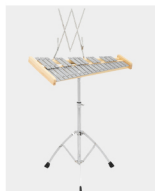

14" x 5.5" Acoustic
Snare Drum w/ Stand

13" & 14"
Timbales Drum Set

5.5" 8-tone Steel
Tongue Drum

10" 11-tone Steel
Tongue Drum

12" 13-tone Steel
Tongue Drum

17 Keys Kalimba

27-tone Glockenspiel
Xylophone

30-tone Glockenspiel
Xylophone

32-tone Glockenspiel
Xylophone