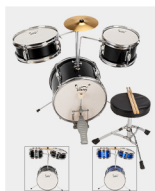

PERCUSSIONS

10" x 6"
Acoustic Snare Drum

13" x 3.5"
Acoustic Snare Drum

14" x 5.5"
Acoustic Snare Drum

14" x 10"
Marching Snare Drum

13" x 8"
3-Piece Child Drum Set

16" 5-Piece
Child Drum Set

22" 5-Piece
Adult Drum Set

14" x 5.5" Acoustic
Snare Drum w/ Stand

13" & 14"
Timbales Drum Set

5.5" 8-tone Steel
Tongue Drum

10" 11-tone Steel
Tongue Drum

12" 13-tone Steel
Tongue Drum

17 Keys Kalimba

27-tone Glockenspiel
Xylophone

30-tone Glockenspiel
Xylophone

32-tone Glockenspiel
Xylophone