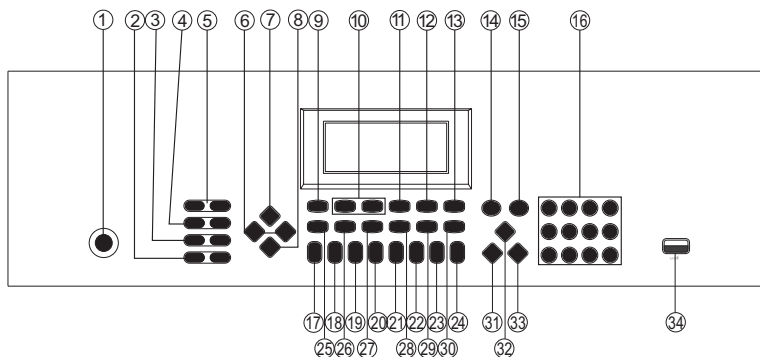

I Panel controlling button and external terminal ports

1. Panel controlling button

- | | | | |
|--------------------------|----------------------------|-------------------------------|------------------------------|
| 1) Power switch | 9) Play/pause | 18) Sync | 27) Teaching1: single finger |
| 2) Tempo control | 10) Volume control | 19) Fill-in | 28) Teaching2: follow |
| 3) Chord control | 11) Prve music | 20) Single finger chord | 29) Teaching3: concert |
| 4) Accompaniment | 12) Next music | 21) Multi-finger chord | 30) Spilt |
| 5) Master volume control | 13) EQ mode | 22) Bass chord | 31) Record/program |
| 6) Transposition control | 14) Timbre | 23) Normal | 32) Metronome |
| 7) Sustain | 15) Rhythm | 24) Keyboard percussion music | 33) Playback |
| 8) Vibrato | 16) Number select keyboard | 25) Demo one | 34) USB jack |
| | 17) Start/stop | 26) Demo all | |