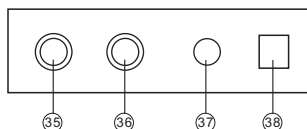

3. Power supplyA. Installation of batteries: Open the battery compartment cover on the bottom of the keyboard, insert 6 sizes (1.5v) batteries (the same polarities as the sign shown on the bottom) replace the cover.

Attention: Deficient battery voltage, after long services of the batteries, will result in lower volume or distorted voice, timely replace of old batteries, by new ones is highly recommended to avoid damage to the components through battery leakage.

B. Use the external power: Plug one end of the power adapter wire into the jack (38) and the other end into the wall socket (220V 50Hz); when the keyboard is not used, unplug from the wall socket to avoid damage or other accidents caused by being electrified too long.