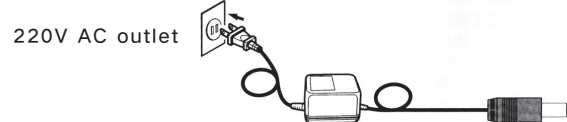

Product Care

Careful maintenance and protection of this product plays an important role in prolonging the service life of the product and reducing failure.

1 AVOID HEATING,DAMPNESS OR DIRECT SUNLIGHT

Do not over expose the product to direct sunlight or place it near air condition or extremely hot place.

2 DO NOT USE NEAR THE TV OR RADIO.

This product may cause video or audio interference to the reception of TV and radio. If this happens,the product should be removed from the TV or radio.

3 NO PAINT,DILUENT OR SIMILAR CHEMICALS SHALL BE USED FOR CLEANING.

Clean the product with a soft cloth wetted with weak water solution and neutral detergent. Soak the cloth in a solution and wring it dry until it approaches drying.

4 DO NOT SHAKE,AVOID COLLISION

When moving,the product should be handled carefully and lightly. Violent vibration and collision are strictly prohibited in order to avoid damage to the shell or internal electronic components.

Safety Precautions

POWER SUPPLY

This product can be powered by standard indoor wall sockets.Please only use the power cord specified in this product.When not in use,please turn off the power supply. When not in use for a long time, pull out the power cord and keep it properly.

MARKING MAP

To ensure that you use this product safely and correctly,to prevent harm to users and others and financial damage, this manual and products are marked with a series of safety signs.The various signs and their meanings are as follows:

WARNING

This sign indicates that there is a potential risk of death or serious injury if this mark is ignored and the product is mishandled.

BE CAREFUL

This sign indicates that there is a potential danger of injury to personnel or other financial damage if this sign is ignored and the product is operated incorrectly.

EXAMPLE OF LOGO

This triangle sign(Δ)indicates what users should pay attention to.(The left picture shows a cautious electric shock)

A circular sign(C)with an oblique line indicates prohibitions.The icons in or beside the logo indicate the contents specifically prohibited.(No disassembly is allowed on the left)

Black dots(·)indicate what must be observed.The diagrams in this sign indicate the contents of the specific matters that must be observed.(The left picture shows that the power plug must be pulled out of the socket)

Installation Guide.

Note!

- In order for you to use this equipment correctly, please install it according to the installation guide and carefully read the "Safety precautions" in the user's Manual before using it.
- This product needs to be installed by adults, do not let minors install independently!