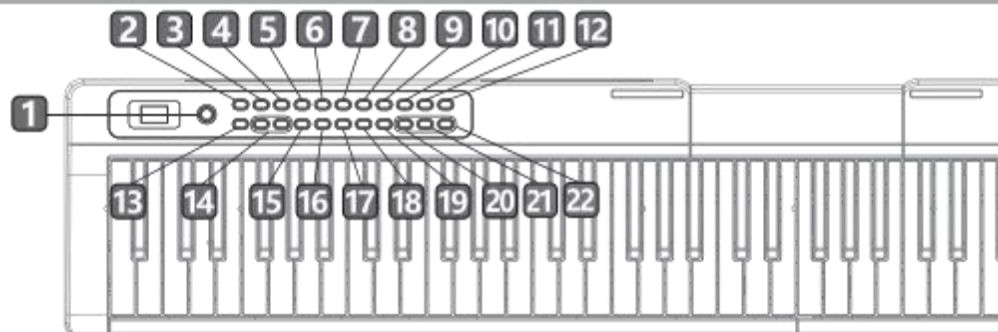

ELECTRONIC KEYBOARD USER MANUAL

1 Power	6 Volume	11 Key drum	16 Chord	Bluetooth/MP3 mode	
2 Tone	7 Rhythm vol	12 Lesson	17 Record		20 ▶/⏪
3 Rhythm	8 Tempo	13 Start/stop	18 Play/LED		21 ◀/VOL-
4 Demo One	9 Transpose	14 +/-	19 Metronome		22 ▶/VOL+
5 Demo All	10 Dual key	15 Sync/Vel